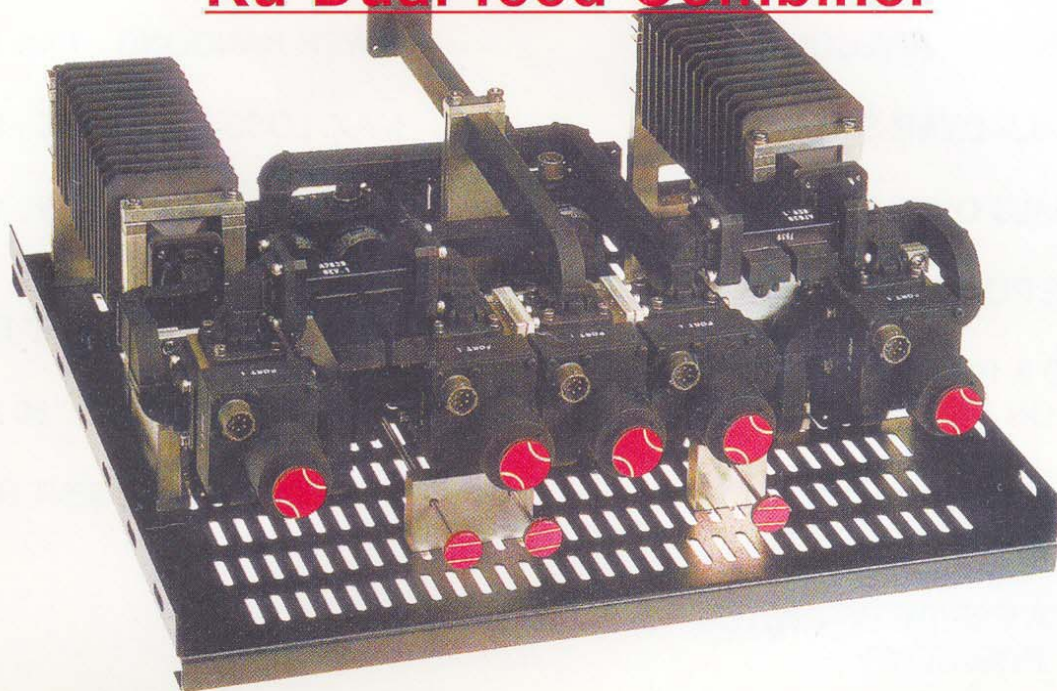

UTILIZES
OFF-THE-SHELF
SWITCHES &
COMPONENTS

Since 1961

Ku Dual feed Combiner

1000 WATT
POWER
HANDLING

The 80218-2 Dual Feed Ku Redundant /Combiner
gives you more Feed configuration Options !

LOW & HIGH
POWER
SWITCHING

**VERSATILE SWITCH CONTROL OVER:
YOUR EXCITERS,
YOUR AMPS &
YOUR ANTENNA OR LOAD SELECTIONS**

LOGUS MICROWAVE

1305 HILL AVE.
WEST PALM BEACH, FL
33407

PH. 561-842-3550
FAX. 561-842-2196