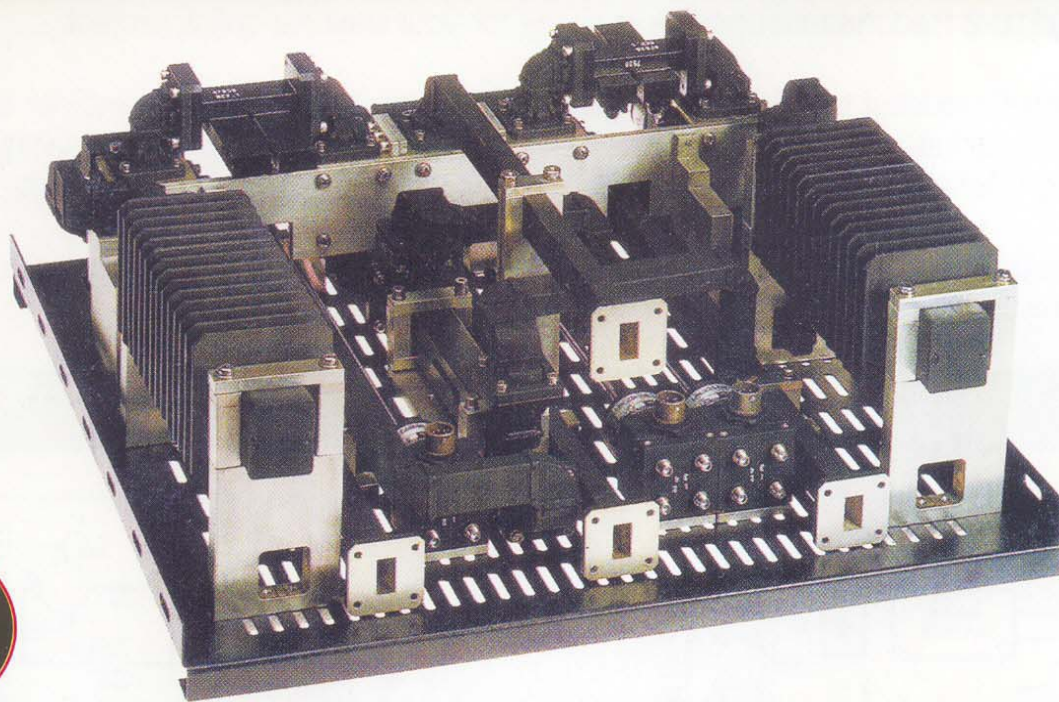

UTILIZES
OFF-THE-SHELF
SWITCHES &
COMPONENTS

Since 1961

Ku Dual feed Combiner

1000 WATT
POWER
HANDLING

The 80218-2 Dual Feed Ku Redundant /Combiner
gives you more Feed configuration Options !

LOW & HIGH
POWER
SWITCHING

**VERSATILE SWITCH CONTROL OVER:
YOUR EXCITERS,
YOUR AMPS &
YOUR ANTENNA OR LOAD SELECTIONS**

LOGUS MICROWAVE

1305 HILL AVE.
WEST PALM BEACH, FL
33407

PH. 561-842-3550
FAX. 561-842-2196